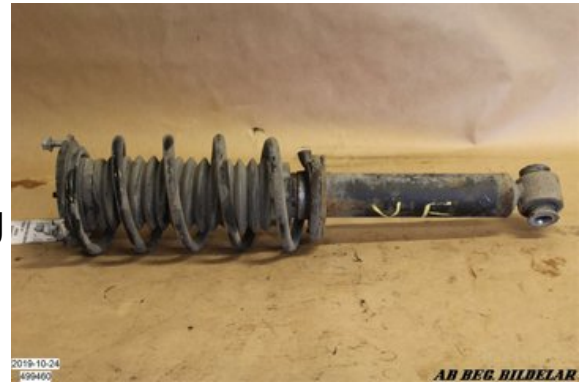

Tel.: 013-100110

Fax:

www.begbildelar.com

Part - Strut front

Stock no.:	Position:	Quality:	Fits fr./to m.y.
W499460	Left	A	-
New code:	Manufacturer:	Manufacturer no.:	Original no.:
-	-	-	-
Description:	-		

Vehicle - Peugeot 407

Chassi no.:	Model year:	Milage:	Fuel:
VF36ERFNC21348309	2005	14.500	Bensin
Colour:	Colour code:	Interior:	Interior code:
LGRÅ	-	-	-
Gearbox:	Gearbox no.:	Gearbox ratio:	Group code:
M	-	-	-
Engine:	Engine code:	Manufacturing date:	Registration date:
RFN	-	200507	20050808
Description:	PEUGEOT 407 SW ST 2,0 RFN M 5DR HGV BENSIN		