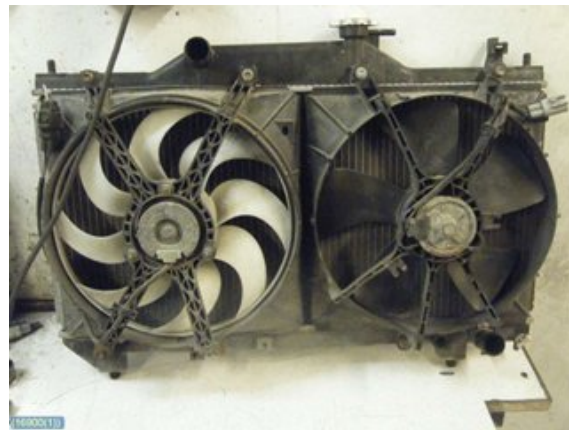

### Part - Electric cooling fan

Stock no.:	Position:	Quality:	Fits fr./to m.y
W16900		A	-
New code:	Manufacturer:	Manufacturer no.:	Original no.:
-	-	-	-
Description:			
vänster			

### Vehicle - Toyota Avensis

Chassi no.:	Model year:	Milage:	Fuel:
SB172ZBN10E017398	2000	26.647	-
Colour:	Colour code:	Interior:	Interior code:
LGRÅ	-	-	-
Gearbox:	Gearbox no.:	Gearbox ratio:	Group code:
-	5vxl	-	-
Engine:	Engine code:	Manufacturing date:	Registration date:
-	7A-FE	200010	20010509
Description:			
5D KOMBI 1,8 INJ 5VXL			