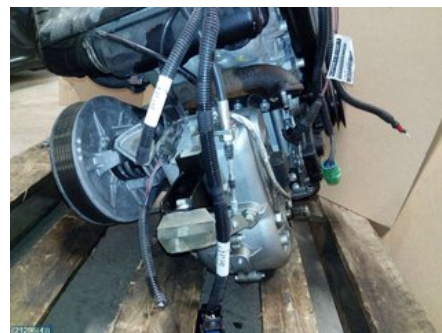

Tel.: 016-139906

Fax: 016-515106

www.eskilstunabildemontering.nu

Part - Engine Diesel

Stock no.:	Position:	Quality:	Fits fr./to m.y
W21296		A* DIV. KABLAR ÄR AVKLIPPTA	-
New code:	Manufacturer:	Manufacturer no.:	Original no.:
-	-	-	-
Description: SLUNDEL+REMSAKNAS			

Vehicle - Chatenet CH39

Chassi no.:	Model year:	Milage:	Fuel:
VMSCH4010J0000830	2018	337	-
Colour:	Colour code:	Interior:	Interior code:
FLERF	-	-	-
Gearbox:	Gearbox no.:	Gearbox ratio:	Group code:
-	-	-	-
Engine:	Engine code:	Manufacturing date:	Registration date:
-	-	-	2018-05-30
Description: CH40			