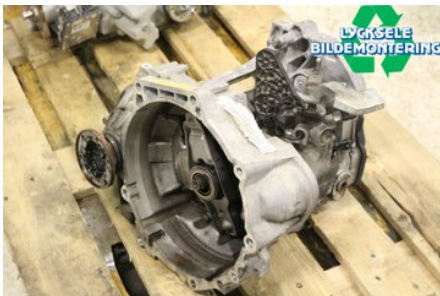

Vehicle - VW Golf, e-Golf

Chassi no.:	Model year:	Milage:	Fuel:
WVWZZZ1KZBM675332	2011	14.054	Diesel
Colour:	Colour code:	Interior:	Interior code:
Vit	-	-	-
Gearbox:	Gearbox no.:	Gearbox ratio:	Group code:
Manuell	M	-	-
Engine:	Engine code:	Manufacturing date:	Registration date:
1598	CAYC	201102	20110428

Description:

VOLKSWAGEN, VW 1KM GOLF CAYC MANUELL 5DR KOMBI DI