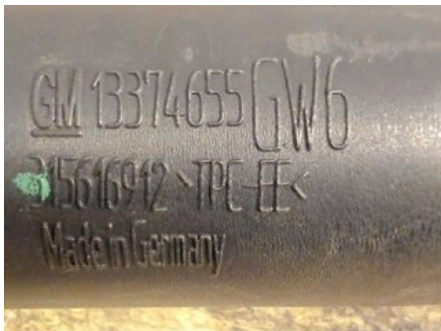

Tel.: 019-450690

Fax: 019-450692

www.svenskbilatervinning.se

Part - Load air / Intercooler Pipe

Stock no.:	Position:	Quality:	Fits fr./to m.y
W195405		A	-
New code:	Manufacturer:	Manufacturer no.:	Original no.:
	-	315616912	13374655 39017739
Description: VÄNSTER PLASTRÖR			

Vehicle - Opel Astra

Chassi no.:	Model year:	Milage:	Fuel:
W0LBD8EC6G8106350	2016	5.423	Bensin
Colour:	Colour code:	Interior:	Interior code:
COOL BEIGE MET	GDC	SVART	TAQE
Gearbox:	Gearbox no.:	Gearbox ratio:	Group code:
AUT (6 STEG) 6T35	MNU (95519804) 95524460	3,14	-
Engine:	Engine code:	Manufacturing date:	Registration date:
1,4T (110KW) LE2	B14XFT (12650830)95523654	201607	20161129
Description: 5DCBI 1,4T AUT ABS ESP2*PDC REGSENSOR FÄRDDATO			