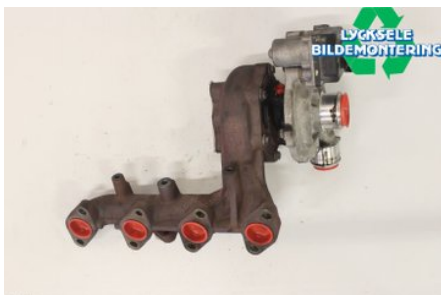

Stock no.:

W468244

3.500 SEK

Shipping price / Shipping time:

- / 1-3 days

Lycksele Bildemontering AB

Karossvägen 4

92145 Lycksele

Tel.: 0950-12140

Fax: 0950-14928

www.lyckselebildemontering.se

Part - Turbo aggregate

Stock no.:	Position:	Quality:	Fits fr./to m.y
W468244		A	-
New code:	Manufacturer:	Manufacturer no.:	Original no.:
	-	-	282012A780
Description:			
-			

Vehicle - KIA Cee'd, Cee'd SW

Chassi no.:	Model year:	Milage:	Fuel:
U5YHN816AGL201420	2016	5.681	Diesel
Colour:	Colour code:	Interior:	Interior code:
Grå	-	-	-
Gearbox:	Gearbox no.:	Gearbox ratio:	Group code:
-	-	-	-
Engine:	Engine code:	Manufacturing date:	Registration date:
1582	D4FB	201610	20161017
Description:			
KIA NYA CEED SW 1,6 CRDI CEED D4FB 5DR KOMBI DIESE			