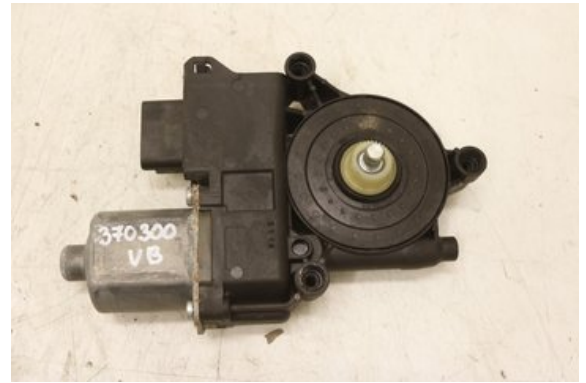

Stock no.:

W355718

900 SEK

Shipping price / Shipping time:

- / 1-3 days

Ansta Bildemont AB - Västerås

Ansta

72594 Västerås

Tel.: 000-000000

Fax:

www.anstabildemont.se

Part - Window regulator engine

Stock no.:	Position:	Quality:	Fits fr./to m.y
W355718		A	-
New code:	Manufacturer:	Manufacturer no.:	Original no.:
-	-	0130822447	9223H9
Description:			
VB BOSCH VB			

Vehicle - Citroen C5

Chassi no.:	Model year:	Milage:	Fuel:
VF7RWRHRJ54034563	2008	24.533	Diesel
Colour:	Colour code:	Interior:	Interior code:
SILVER	EZR	CT SANDERSON G027+OMNIREP F920	FX
Gearbox:	Gearbox no.:	Gearbox ratio:	Group code:
2232J2	NY 2222ZS	-	-
Engine:	Engine code:	Manufacturing date:	Registration date:
RHR 0139VW	NY 0135QG	200806	20080619
Description:			
2,0 HDI RHR 0139VW 2232J2 5DR CBI DIESEL			