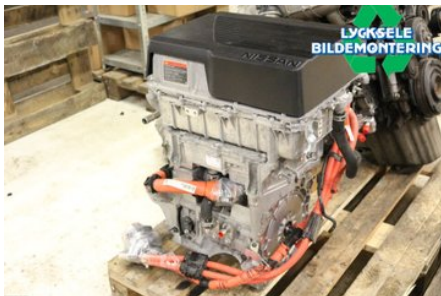

Vehicle - Nissan Leaf

Chassi no.:	Model year:	Milage:	Fuel:
SJNFAAZE1U0033349	2019	679	EI
Colour:	Colour code:	Interior:	Interior code:
Brun	-	-	-
Gearbox:	Gearbox no.:	Gearbox ratio:	Group code:
-	-	-	-
Engine:	Engine code:	Manufacturing date:	Registration date:
0	EM57	201809	20181002

Description:
NISSAN NISSAN LEAF 40KWH EM57 5DR KOMBI-SEDAN EL