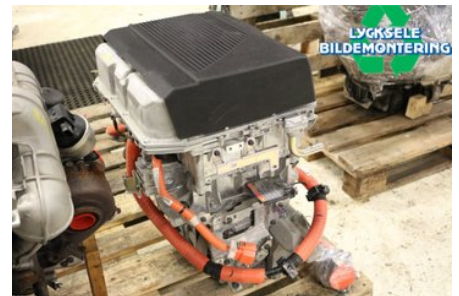

Vehicle - Nissan Leaf

Chassi no.:	Model year:	Milage:	Fuel:
SJNFAAZE1U0033349	2019	679	EI
Colour:	Colour code:	Interior:	Interior code:
Brun	-	-	-
Gearbox:	Gearbox no.:	Gearbox ratio:	Group code:
-	-	-	-
Engine:	Engine code:	Manufacturing date:	Registration date:
0	EM57	201809	20181002

Description:
NISSAN NISSAN LEAF 40KWH EM57 5DR KOMBI-SEDAN EL