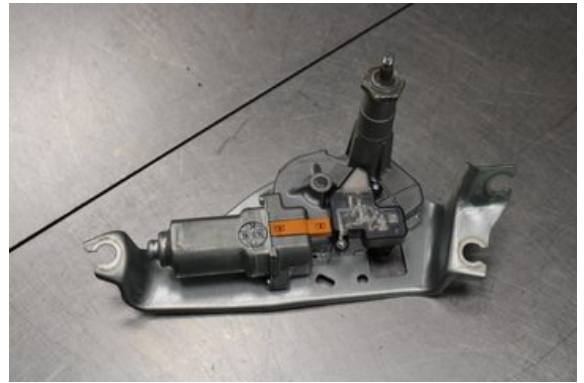

Tel.: 0492-20028

Fax: 0492-20720

www.vimmerbybildemontering.se

Part - Wiper motor rear hatch

Stock no.:	Position:	Quality:	Fits fr./to m.y
W580192	-	A	-
New code:	Manufacturer:	Manufacturer no.:	Original no.:
-	-	-	-
Description:			
Testad OK			

Vehicle - Honda CR-V

Chassi no.:	Model year:	Milage:	Fuel:
SHSRE6780EU011418	2014	26.765	Diesel
Colour:	Colour code:	Interior:	Interior code:
BLÅ	-	-	-
Gearbox:	Gearbox no.:	Gearbox ratio:	Group code:
6vxl	-	-	-
Engine:	Engine code:	Manufacturing date:	Registration date:
2.2CDTi/N22B4	-	-	2014-09-22
Description:			
2.2CDTI DIESEL SUV 150HK 2.2CDTI/N22B4 6VXL 5DR SUV			