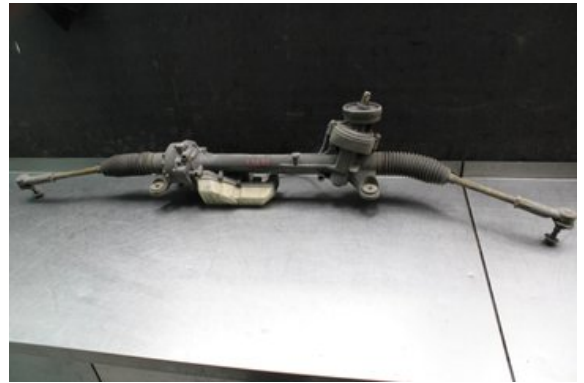

Stock no.:

W578892

Pris saknas

Shipping price / Shipping time:

- / 1-3 days

Vimmerby Bildemontering AB

Källenas 110

59872 Södra Vi

Tel.: 0492-20028

Fax: 0492-20720

www.vimmerbybildemontering.se

Part - Styrväxel/Snäcka Elektrisk

Stock no.:	Position:	Quality:	Fits fr./to m.y
W578892		A	-
New code:	Manufacturer:	Manufacturer no.:	Original no.:
-	-	5WK46800E03	5N1909144K
Description:			
Testad OK			

Vehicle - VW Passat CC

Chassi no.:	Model year:	Milage:	Fuel:
WVWZZZ3CZAE518791	2010	22.193	Diesel
Colour:	Colour code:	Interior:	Interior code:
SVART	-	-	-
Gearbox:	Gearbox no.:	Gearbox ratio:	Group code:
AUTOMAT/LQT	02E300051T	-	-
Engine:	Engine code:	Manufacturing date:	Registration date:
2.0TDI/CBBB	03L100090D	200909	2009-09-09
Description:			
2.0TDI SEDAN 170HK 2.0TDI/CBBB AUTOMAT/LQT 4DR SED			