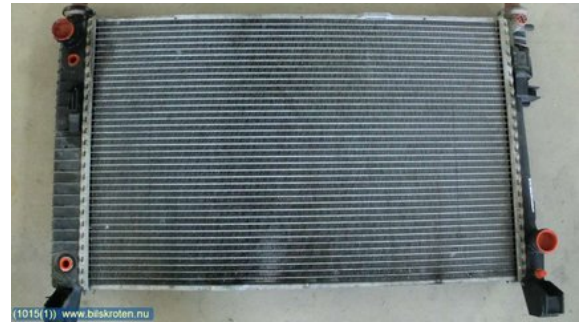

Tel.: 040-402540

Fax: 040-400147

www.bilskroten.nu

Part - Automatic coolers

Stock no.:	Position:	Quality:	Fits fr./to m.y
W1015		A	-
New code:	Manufacturer:	Manufacturer no.:	Original no.:
-	Behr	A 169 500 04 03	-
Description:			
AUT			

Vehicle - Mercedes B-Class

Chassi no.:	Model year:	Milage:	Fuel:
WDD2452071J041079	2006	17.739	-
Colour:	Colour code:	Interior:	Interior code:
LBLÅ	391	GRÅ	400/458
Gearbox:	Gearbox no.:	Gearbox ratio:	Group code:
Automat	722800	-	-
Engine:	Engine code:	Manufacturing date:	Registration date:
2,0 CDI	OM640.940	-	-
Description:			
5DR MPV B180 CDI AUT			