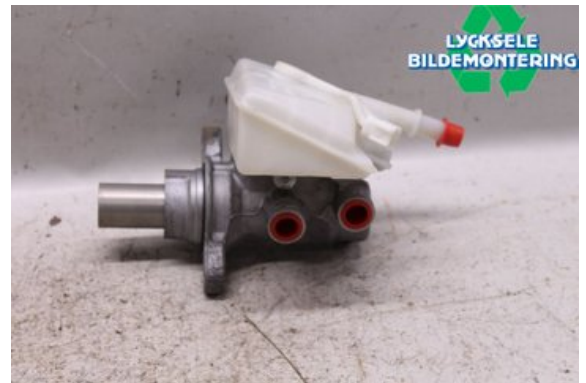

Stock no.:

W460922

600 SEK

Shipping price / Shipping time:

- / 1-3 days

Lycksele Bildemontering AB

Karossvägen 4

92145 Lycksele

Tel.: 0950-12140

Fax: 0950-14928

www.lyckselebildemontering.se

Part - Main cylinder

Stock no.:	Position:	Quality:	Fits fr./to m.y
W460922		A	-
New code:	Manufacturer:	Manufacturer no.:	Original no.:
	-	-	DV612140GA
Description:			
-			

Vehicle - Ford Kuga

Chassi no.:	Model year:	Milage:	Fuel:
WF0AXXWPMHJ77748	2017	930	Diesel
Colour:	Colour code:	Interior:	Interior code:
Vit	-	-	-
Gearbox:	Gearbox no.:	Gearbox ratio:	Group code:
Automat	A	-	-
Engine:	Engine code:	Manufacturing date:	Registration date:
1997	-	201701	20170113