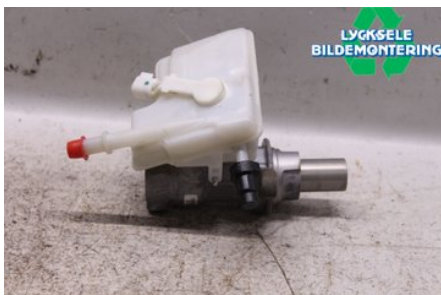

Vehicle - Ford Kuga

Chassi no.:	Model year:	Milage:	Fuel:
WF0AXXWPMHJ77748	2017	930	Diesel
Colour:	Colour code:	Interior:	Interior code:
Vit	-	-	-
Gearbox:	Gearbox no.:	Gearbox ratio:	Group code:
Automat	A	-	-
Engine:	Engine code:	Manufacturing date:	Registration date:
1997	-	201701	20170113

Description:

FORD KUGA 13-16 AUTOMAT 5DR FORDON AVSETT FÖR FLER