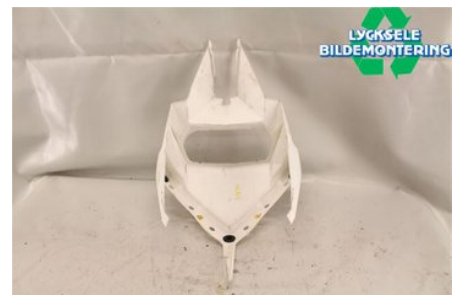

Tel.: 0950-12140

Fax: 0950-14928

www.lyckselebildemontering.se

Part - Strålkastarsarg / Kåpa

Stock no.:	Position:	Quality:	Fits fr./to m.y
W316454		A	-
New code:	Manufacturer:	Manufacturer no.:	Original no.:
	-	-	517304579
Description:	REX, VIT, SMUTSIG		

Vehicle - Lynx Snöskoter

Chassi no.:	Model year:	Milage:	Fuel:
YH2LSUDA2DR000101	2013	263	-
Colour:	Colour code:	Interior:	Interior code:
FLERF	-	-	-
Gearbox:	Gearbox no.:	Gearbox ratio:	Group code:
-	-	-	-
Engine:	Engine code:	Manufacturing date:	Registration date:
-	800ETEC	-	-
Description:	800 E-TEC RAVE RE 800ETEC		