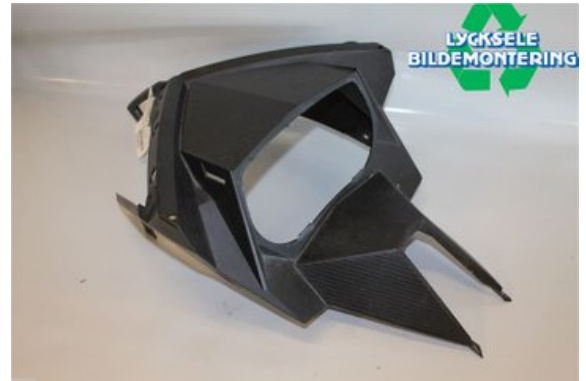

Tel.: 0950-12140

Fax: 0950-14928

www.lyckselebildemontering.se

Part - Strålkastarsarg / Kåpa

Stock no.:	Position:	Quality:	Fits fr./to m.y
W274567		A	-
New code:	Manufacturer:	Manufacturer no.:	Original no.:
	-	-	517304581
Description:			
REX,SVART			