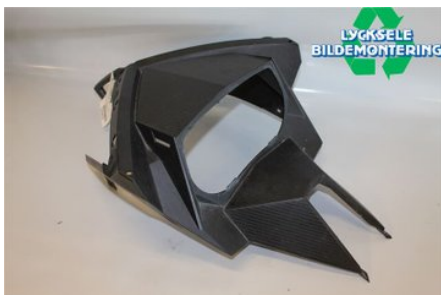

Vehicle - Lynx Snöskoter

Chassi no.:	Model year:	Milage:	Fuel:
YH2LFCBA8BR000361	2011	745	-
Colour:	Colour code:	Interior:	Interior code:
FLERF	-	-	-
Gearbox:	Gearbox no.:	Gearbox ratio:	Group code:
-	-	-	-
Engine:	Engine code:	Manufacturing date:	Registration date:
-	600 ETEC	-	-
Description:			
LYNX 49 RANGER 600 E-TEC 600 ETEC