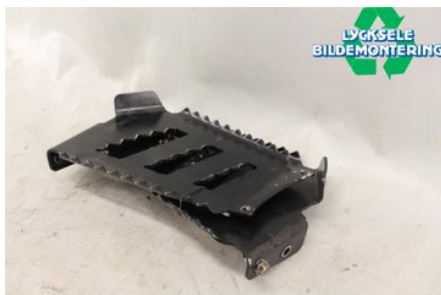

Tel.: 0950-12140

Fax: 0950-14928

www.lyckselebildemontering.se

Part - Fotstegsförstärkning

Stock no.:	Position:	Quality:	Fits fr./to m.y
W327423		A	-
New code:	Manufacturer:	Manufacturer no.:	Original no.:
	-	-	-
Description: GREPPSTEG,HÖGER/VÄNSTER			

Vehicle - Ski-Doo Snöskoter

Chassi no.:	Model year:	Milage:	Fuel:
2BPSUXDJ0DV000205	2013	-	-
Colour:	Colour code:	Interior:	Interior code:
FLERF	-	-	-
Gearbox:	Gearbox no.:	Gearbox ratio:	Group code:
-	-	-	-
Engine:	Engine code:	Manufacturing date:	Registration date:
-	800ETEC	-	-
Description: SKI-DOO RENEGADE BC X800 800ETEC			