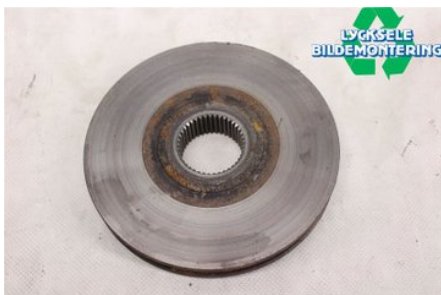

Tel.: 0950-12140

Fax: 0950-14928

www.lyckselebildemontering.se

Part - Bromsskiva Snöskoter

| | | | |
|--------------|---------------|-------------------|-----------------|
| Stock no.: | Position: | Quality: | Fits fr./to m.y |
| W335861 | | A | - |
| New code: | Manufacturer: | Manufacturer no.: | Original no.: |
| | - | - | - |
| Description: | | | |
| - | | | |

Vehicle - Arctic Cat Snöskoter

| | | | |
|------------------------|--------------|---------------------|--------------------|
| Chassi no.: | Model year: | Milage: | Fuel: |
| 4UF11SNW5BT111468 | 2011 | 538 | - |
| Colour: | Colour code: | Interior: | Interior code: |
| FLERF | - | - | - |
| Gearbox: | Gearbox no.: | Gearbox ratio: | Group code: |
| - | - | - | - |
| Engine: | Engine code: | Manufacturing date: | Registration date: |
| - | 800HO | - | - |
| Description: | | | |
| ARCTIC CAT F8 SP 800HO | | | |