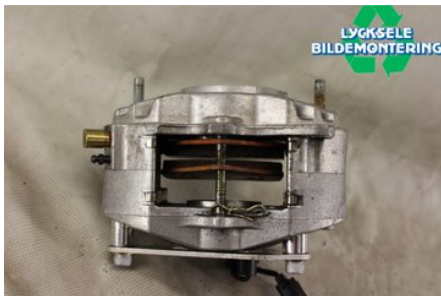

Tel.: 0950-12140

Fax: 0950-14928

www.lyckselebildemontering.se

Part - Bromsok Snöskoter

Stock no.:	Position:	Quality:	Fits fr./to m.y
W363002		A	-
New code:	Manufacturer:	Manufacturer no.:	Original no.:
1702-018	-	-	1702018
Description:	TZ1 LXR WILWOOD		

Vehicle - Arctic Cat Snöskoter

Chassi no.:	Model year:	Milage:	Fuel:
4UF09SNWX9T121198	2009	696	-
Colour:	Colour code:	Interior:	Interior code:
FLERF	-	-	-
Gearbox:	Gearbox no.:	Gearbox ratio:	Group code:
-	-	-	-
Engine:	Engine code:	Manufacturing date:	Registration date:
-	1100TURBO	-	-
Description:	ARCTIC CAT TZ1 LXR 1100TURBO BAND		