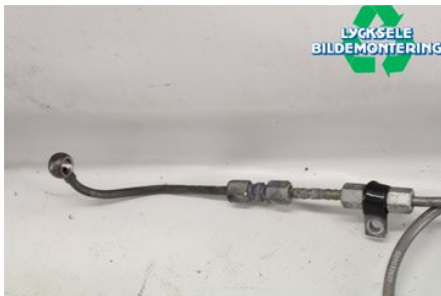

## Lycksele Bildemontering AB

Karossvägen 4

92145 Lycksele

Tel.: 0950-12140

Fax: 0950-14928

[www.lyckselebildemontering.se](http://www.lyckselebildemontering.se)

### Part - Brake pipe / Brake hose

Stock no.:	Position:	Quality:	Fits fr./to m.y
W316438		A	-
New code:	Manufacturer:	Manufacturer no.:	Original no.:
	-	-	-
Description:			
-			

### Vehicle - Lynx Snöskoter

Chassi no.:	Model year:	Milage:	Fuel:
YH2LSUDA2DR000101	2013	263	-
Colour:	Colour code:	Interior:	Interior code:
FLERF	-	-	-
Gearbox:	Gearbox no.:	Gearbox ratio:	Group code:
-	-	-	-
Engine:	Engine code:	Manufacturing date:	Registration date:
-	800ETEC	-	-
Description:			
800 E-TEC RAVE RE 800ETEC			