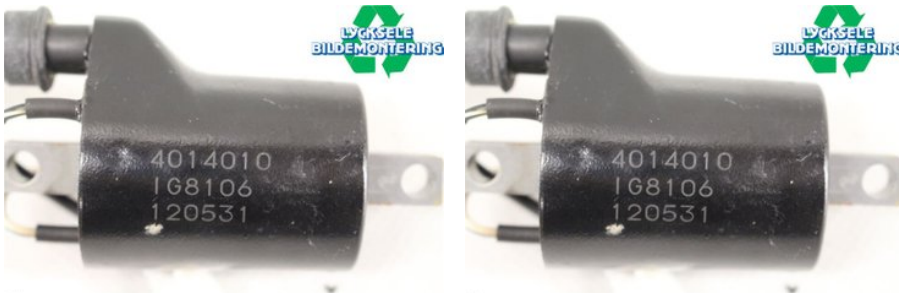

Stock no.:

**W316139**

**500 SEK**

Shipping price / Shipping time:

- / 1-3 days

## Lycksele Bildemontering AB

Karossvägen 4

92145 Lycksele

Tel.: 0950-12140

Fax: 0950-14928

[www.lyckselebildemontering.se](http://www.lyckselebildemontering.se)

### Part - Coil

Stock no.:	Position:	Quality:	Fits fr./to m.y
W316139		A	-
New code:	Manufacturer:	Manufacturer no.:	Original no.:
IG8106	-	-	4014010
Description:			
-			

### Vehicle - Polaris Snöskoter

Chassi no.:	Model year:	Milage:	Fuel:
SN1CG8GE5DC751959	2013	309	-
Colour:	Colour code:	Interior:	Interior code:
SVART	-	-	-
Gearbox:	Gearbox no.:	Gearbox ratio:	Group code:
-	-	-	-
Engine:	Engine code:	Manufacturing date:	Registration date:
-	800 CF12	-	-
Description:			
800 PRO RMK 155 800 CF12			