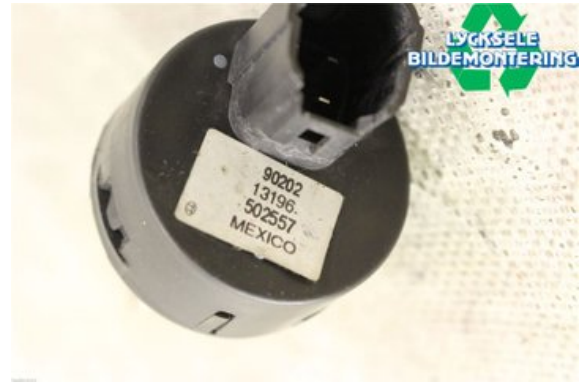

Stock no.:

W361065

150 SEK

Shipping price / Shipping time:

- / 1-3 days

Lycksele Bildemontering AB

Karossvägen 4

92145 Lycksele

Tel.: 0950-12140

Fax: 0950-14928

www.lyckselebildemontering.se

Part - Steering wheel lock / Ignition lock

Stock no.:	Position:	Quality:	Fits fr./to m.y
W361065		A	-
New code:	Manufacturer:	Manufacturer no.:	Original no.:
90202	-	-	13196
Description:			
-			

Vehicle - Arctic Cat Snöskoter

Chassi no.:	Model year:	Milage:	Fuel:
4UF14SNW3ET113330	2014	310	-
Colour:	Colour code:	Interior:	Interior code:
FLERF	-	-	-
Gearbox:	Gearbox no.:	Gearbox ratio:	Group code:
-	-	-	-
Engine:	Engine code:	Manufacturing date:	Registration date:
-	800HO	-	-
Description:			
ARCTIC CAT M 8000 800HO			