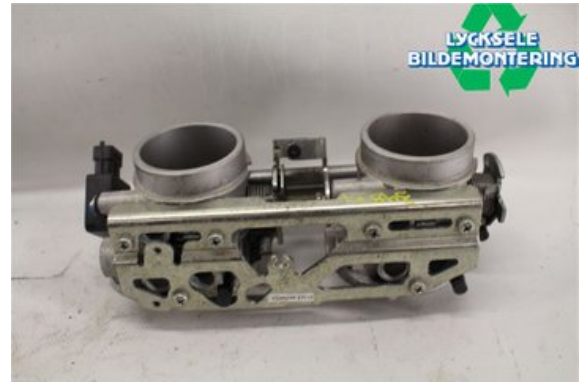

### Part - Throttle Housing

Stock no.:	Position:	Quality:	Fits fr./to m.y
W316441		A	-
New code:	Manufacturer:	Manufacturer no.:	Original no.:
	-	-	-
Description:			
800 ETEC, MED TPS			

### Vehicle - Lynx Snöskoter

Chassi no.:	Model year:	Milage:	Fuel:
YH2LSUDA2DR000101	2013	263	-
Colour:	Colour code:	Interior:	Interior code:
FLERF	-	-	-
Gearbox:	Gearbox no.:	Gearbox ratio:	Group code:
-	-	-	-
Engine:	Engine code:	Manufacturing date:	Registration date:
-	800ETEC	-	-