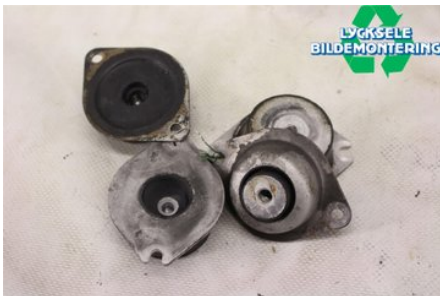

Vehicle - Ski-Doo Snöskoter

Chassi no.:	Model year:	Milage:	Fuel:
2BPSTNDE4DV000248	2013	604	-
Colour:	Colour code:	Interior:	Interior code:
FLERF	-	-	-
Gearbox:	Gearbox no.:	Gearbox ratio:	Group code:
-	-	-	-
Engine:	Engine code:	Manufacturing date:	Registration date:
-	800ETEC	-	-

Description:
SKI-DOO SUMMITX 163" 800 800ETEC