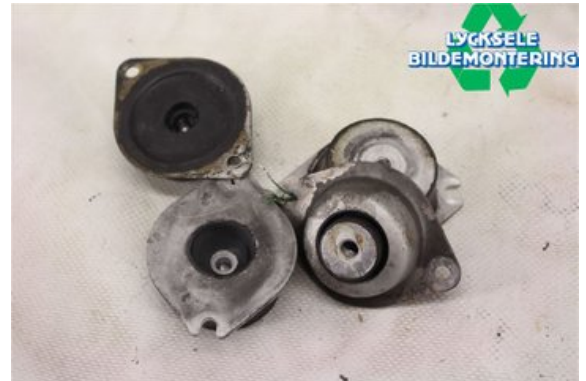

Stock no.:

W340292

400 SEK

Shipping price / Shipping time:

- / 1-3 days

Lycksele Bildemontering AB

Karossvägen 4

92145 Lycksele

Tel.: 0950-12140

Fax: 0950-14928

www.lyckselebildemontering.se

Part - Motor cushion

Stock no.:	Position:	Quality:	Fits fr./to m.y
W340292		A	-
New code:	Manufacturer:	Manufacturer no.:	Original no.:
	-	-	-
Description:			
4ST 800ETEC			

Vehicle - Ski-Doo Snöskoter

Chassi no.:	Model year:	Milage:	Fuel:
2BPSTNDE4DV000248	2013	604	-
Colour:	Colour code:	Interior:	Interior code:
FLERF	-	-	-
Gearbox:	Gearbox no.:	Gearbox ratio:	Group code:
-	-	-	-
Engine:	Engine code:	Manufacturing date:	Registration date:
-	800ETEC	-	-

Description:
SKI-DOO SUMMITX 163" 800 800ETEC

Direct link: <http://www.bildelsbasen.se/140-W340292.html>