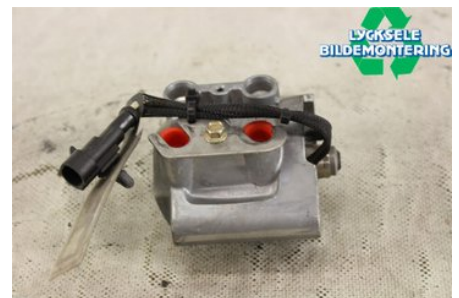

Tel.: 0950-12140

Fax: 0950-14928

www.lyckselebildemontering.se

Part - Deliverer

Stock no.:	Position:	Quality:	Fits fr./to m.y
W350864		A	-
New code:	Manufacturer:	Manufacturer no.:	Original no.:
	-	-	512061054
Description:			
800ETEC			

Vehicle - Lynx Snöskoter

Chassi no.:	Model year:	Milage:	Fuel:
YH2LSEFK7FR000139	2015	227	-
Colour:	Colour code:	Interior:	Interior code:
FLERF	-	-	-
Gearbox:	Gearbox no.:	Gearbox ratio:	Group code:
-	-	-	-
Engine:	Engine code:	Manufacturing date:	Registration date:
-	800ETEC	-	-
Description:			
LYNX BOOND. 3900 DS 800 800ETEC			