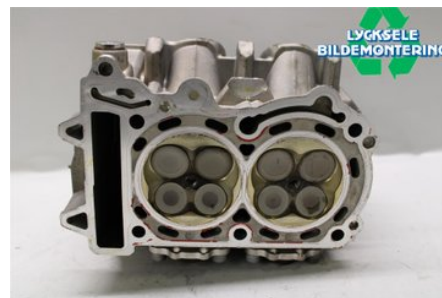

Tel.: 0950-12140

Fax: 0950-14928

www.lyckselebildemontering.se

Part - Cylinder Head Fuel

Stock no.:	Position:	Quality:	Fits fr./to m.y
W380096		A* <i>Ej provkörd, nyckel sakna</i>	-
New code:	Manufacturer:	Manufacturer no.:	Original no.:
	-	-	420623806
Description: KOMPLETT, 600ACE			

Vehicle - Lynx Snöskoter

Chassi no.:	Model year:	Milage:	Fuel:
YH2LFD9C9FR000148	2015	-	-
Colour:	Colour code:	Interior:	Interior code:
FLERF	-	-	-
Gearbox:	Gearbox no.:	Gearbox ratio:	Group code:
-	-	-	-
Engine:	Engine code:	Manufacturing date:	Registration date:
-	600ACE	-	-
Description: RANGER 600 ACE 163" & 600ACE			