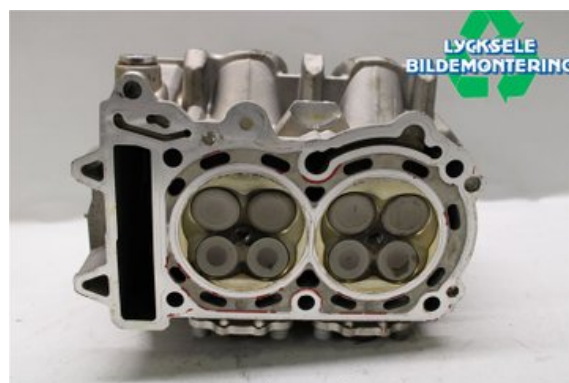

Stock no.:

W380096

2.750 SEK

Shipping price / Shipping time:

- / 1-3 days

Lycksele Bildemontering AB

Karossvägen 4

92145 Lycksele

Tel.: 0950-12140

Fax: 0950-14928

www.lyckselebildemontering.se

Part - Cylinder Head Fuel

Stock no.:	Position:	Quality:	Fits fr./to m.y
W380096		A* <i>Ej provkörd, nyckel sakna</i>	-
New code:	Manufacturer:	Manufacturer no.:	Original no.:
	-	-	420623806
Description: KOMPLETT, 600ACE			

Vehicle - Lynx Snöskoter

Chassi no.:	Model year:	Milage:	Fuel:
YH2LFD9C9FR000148	2015	-	-
Colour:	Colour code:	Interior:	Interior code:
FLERF	-	-	-
Gearbox:	Gearbox no.:	Gearbox ratio:	Group code:
-	-	-	-
Engine:	Engine code:	Manufacturing date:	Registration date:
-	600ACE	-	-
Description: RANGER 600 ACE 163" & 600ACE			