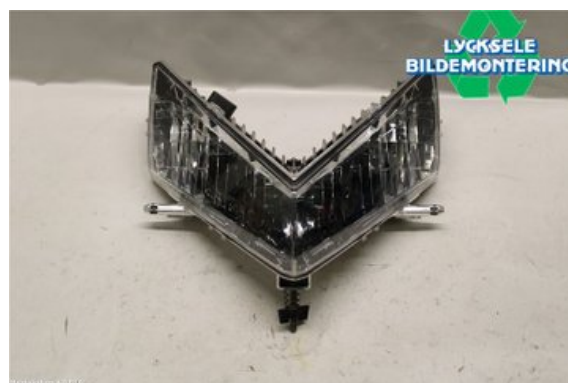

### Part - Head light

Stock no.:	Position:	Quality:	Fits fr./to m.y
W389315	Equilateral	A	-
New code:	Manufacturer:	Manufacturer no.:	Original no.:
-	-	-	2413615
Description: Ospecificerat			