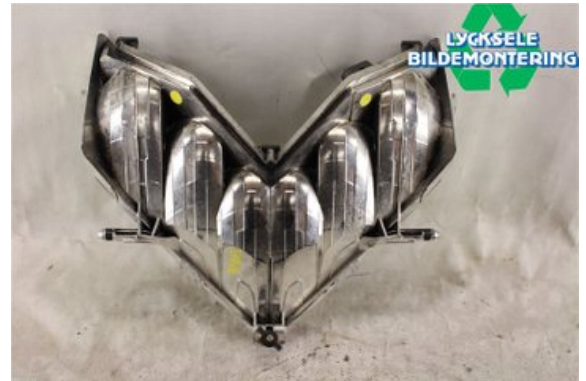

Stock no.:

W359708

625 SEK

Shipping price / Shipping time:

- / 1-3 days

Lycksele Bildemontering AB

Karossvägen 4

92145 Lycksele

Tel.: 0950-12140

Fax: 0950-14928

www.lyckselebildemontering.se

Part - Head light

Stock no.:	Position:	Quality:	Fits fr./to m.y
W359708	Equilateral	A	-
New code:	Manufacturer:	Manufacturer no.:	Original no.:
-	-	-	2412497
Description: AXYS,LED			

Vehicle - Polaris Snöskoter

Chassi no.:	Model year:	Milage:	Fuel:
SN1EG8PE0GC170933	2016	187	-
Colour:	Colour code:	Interior:	Interior code:
FLERF	-	-	-
Gearbox:	Gearbox no.:	Gearbox ratio:	Group code:
-	-	-	-
Engine:	Engine code:	Manufacturing date:	Registration date:
-	800CFI2	-	-
Description: PRO RMK 800 800CFI2			