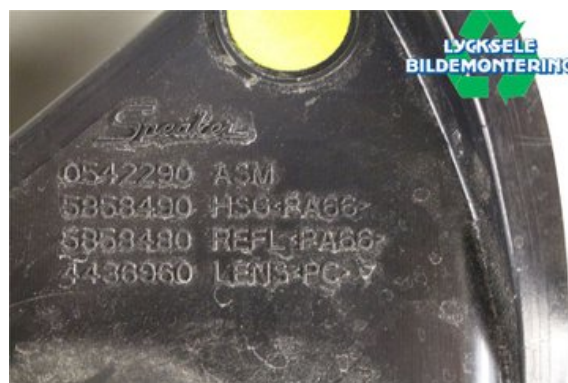

Stock no.:

W330590

625 SEK

Shipping price / Shipping time:

- / 1-3 days

Lycksele Bildemontering AB

Karossvägen 4

92145 Lycksele

Tel.: 0950-12140

Fax: 0950-14928

www.lyckselebildemontering.se

Part - Head light

Stock no.:	Position:	Quality:	Fits fr./to m.y
W330590	Equilateral	A	-
New code:	Manufacturer:	Manufacturer no.:	Original no.:
-	-	-	-
Description:			
PRORIDE			

Vehicle - Polaris Snöskoter

Chassi no.:	Model year:	Milage:	Fuel:
SN1CN8GE9FC540076	2015	150	-
Colour:	Colour code:	Interior:	Interior code:
VIT	-	-	-
Gearbox:	Gearbox no.:	Gearbox ratio:	Group code:
-	-	-	-
Engine:	Engine code:	Manufacturing date:	Registration date:
-	800CF12	-	-
Description:			
POLARIS 800 RMK ASSAULT 800CF12			