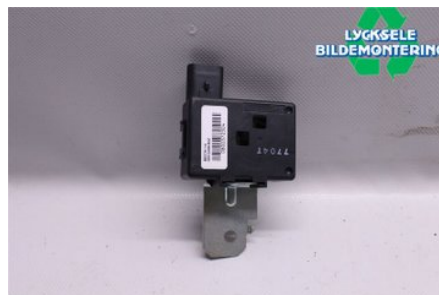

Tel.: 0950-12140

Fax: 0950-14928

www.lyckselebildemontering.se

Part - Summer

Stock no.:	Position:	Quality:	Fits fr./to m.y
W382767		A	-
New code:	Manufacturer:	Manufacturer no.:	Original no.:
	-	-	8637A114
Description:			
-			

Vehicle - Mitsubishi Outlander

Chassi no.:	Model year:	Milage:	Fuel:
JMBXDGG2WJZ001992	2018	630	-
Colour:	Colour code:	Interior:	Interior code:
SVART	-	-	-
Gearbox:	Gearbox no.:	Gearbox ratio:	Group code:
AUTOMAT	-	-	-
Engine:	Engine code:	Manufacturing date:	Registration date:
-	4B11	201708	20170811
Description:			
MITSUBISHI OUTLANDE 4B11 AUTOMAT			