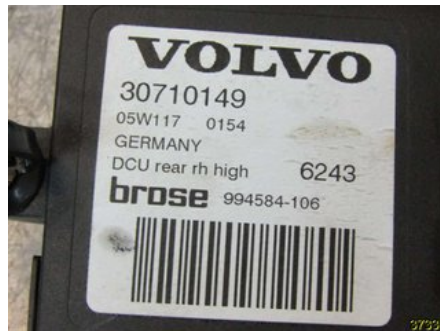

Stock no.:

**W37331**

**120 SEK**

Shipping price / Shipping time:

- / 1-3 days

### Part - Window regulator engine

Stock no.:	Position:	Quality:	Fits fr./to m.y
W37331		A	-
New code:	Manufacturer:	Manufacturer no.:	Original no.:
	-	992764100 BROSE	31253485
Description:			
HÖGER BAK			

### Vehicle - Volvo V50

Chassi no.:	Model year:	Milage:	Fuel:
YV1MW214252113027	2005	27.234	Bensin
Colour:	Colour code:	Interior:	Interior code:
GRÖN	449	DALA OFFBLACK	5377
Gearbox:	Gearbox no.:	Gearbox ratio:	Group code:
MANUELL	MTX75	-	-
Engine:	Engine code:	Manufacturing date:	Registration date:
B4184S11	B4184S11	200503	2005-07-22
Description:			
VOLVO M + V50 B4184S11 MANUELL 5DR CBI BENSIN			