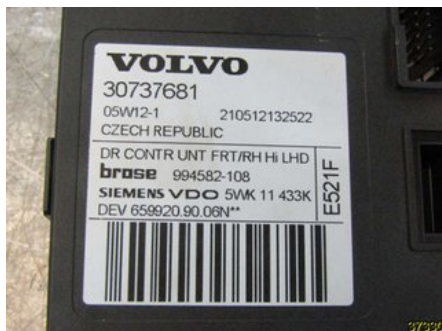

Tel.: 035-103232

Fax:

www.onwheelsbildemontering.se

Part - Window regulator engine

Stock no.:	Position:	Quality:	Fits fr./to m.y
W37330		A	-
New code:	Manufacturer:	Manufacturer no.:	Original no.:
-	-	992746100 BROSE	30710489
Description: HÖGER FRAM			

Vehicle - Volvo V50

Chassi no.:	Model year:	Milage:	Fuel:
YV1MW214252113027	2005	27.234	Bensin
Colour:	Colour code:	Interior:	Interior code:
GRÖN	449	DALA OFFBLACK	5377
Gearbox:	Gearbox no.:	Gearbox ratio:	Group code:
MANUELL	MTX75	-	-
Engine:	Engine code:	Manufacturing date:	Registration date:
B4184S11	B4184S11	200503	2005-07-22
Description: VOLVO M + V50 B4184S11 MANUELL 5DR CBI BENSIN			