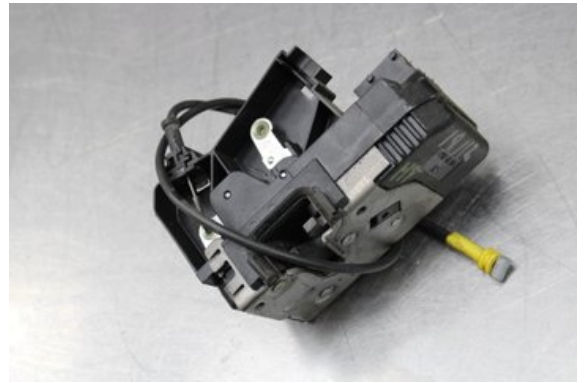

Stock no.:

W572274

200 SEK

Shipping price / Shipping time:

- / 1-3 days

Vimmerby Bildemontering AB

Källnäs 110

59872 Södra Vi

Tel.: 0492-20028

Fax: 0492-20720

www.vimmerbybildemontering.se

Part - Lock case Door lock

Stock no.:	Position:	Quality:	Fits fr./to m.y
W572274		A	-
New code:	Manufacturer:	Manufacturer no.:	Original no.:
-	-	91166234	8200042171
Description:			
H.fram Testad OK H.fram			

Vehicle - Opel Vivaro

Chassi no.:	Model year:	Milage:	Fuel:
WOLF7BHB6BV622616	2011	15.316	Diesel
Colour:	Colour code:	Interior:	Interior code:
VIT	-	-	-
Gearbox:	Gearbox no.:	Gearbox ratio:	Group code:
6vxl	93169365	-	-
Engine:	Engine code:	Manufacturing date:	Registration date:
2.0CDTi/M9R780	95514301	-	2010-12-21
Description:			
2.0CDTI DIESEL SKÅP 2.0CDTI/M9R780 6VXL 0DR SKP DIE			