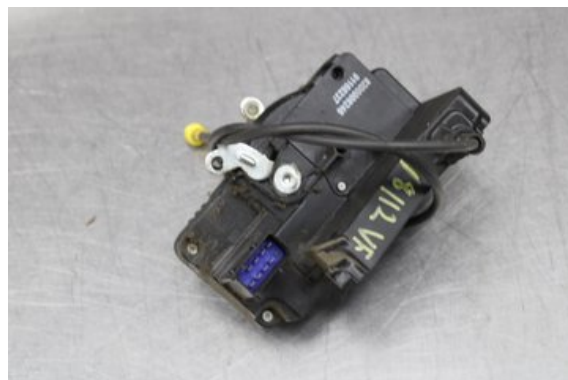

Stock no.:

W572251

200 SEK

Shipping price / Shipping time:

- / 1-3 days

Vimmerby Bildemontering AB

Källnäs 110

59872 Södra Vi

Tel.: 0492-20028

Fax: 0492-20720

www.vimmerbybildemontering.se

Part - Lock case Door lock

Stock no.:	Position:	Quality:	Fits fr./to m.y
W572251		A	-
New code:	Manufacturer:	Manufacturer no.:	Original no.:
-	-	-	8200008246
Description:			
V.fram Testad OK V.fram			

Vehicle - Opel Vivaro

Chassi no.:	Model year:	Milage:	Fuel:
WOLF7BHB6BV622616	2011	15.316	Diesel
Colour:	Colour code:	Interior:	Interior code:
VIT	-	-	-
Gearbox:	Gearbox no.:	Gearbox ratio:	Group code:
6vxl	93169365	-	-
Engine:	Engine code:	Manufacturing date:	Registration date:
2.0CDTi/M9R780	95514301	-	2010-12-21
Description:			
2.0CDTI DIESEL SKÅP 2.0CDTI/M9R780 6VXL 0DR SKP DIE			