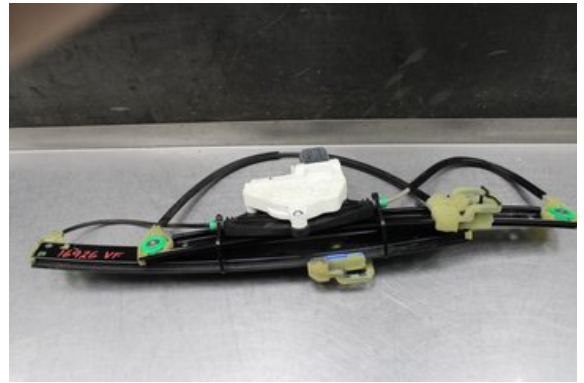

### Part - Window lifter electric complete

Stock no.:	Position:	Quality:	Fits fr./to m.y
W571326		A	-
New code:	Manufacturer:	Manufacturer no.:	Original no.:
-	-	-	-
Description:			
V.Fram Testad OK V.Fram			

### Vehicle - Audi A4, S4

Chassi no.:	Model year:	Milage:	Fuel:
WAUZZZ8K7BA093164	2011	13.933	Etanol, E85
Colour:	Colour code:	Interior:	Interior code:
VIT	-	-	-
Gearbox:	Gearbox no.:	Gearbox ratio:	Group code:
6vxl/LRY	0B2300028A	-	-
Engine:	Engine code:	Manufacturing date:	Registration date:
2,0TFSi/CFKA	06H100032N	201012	2010-12-14
Description:			
2.0TFSI FLEXIFUEL QUATTRO 180H 2,0TFSI/CFKA 6VXL/LR			