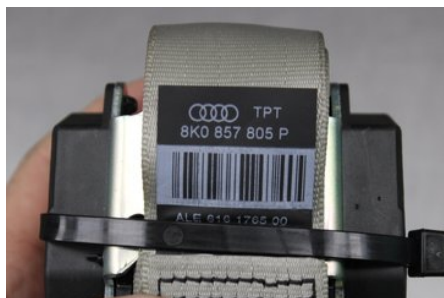

Tel.: 0492-20028

Fax: 0492-20720

www.vimmerbybildemontering.se

Part - Seat belt

Stock no.:	Position:	Quality:	Fits fr./to m.y
W571316	Left rear	A	-
New code:	Manufacturer:	Manufacturer no.:	Original no.:
-	-	-	8K0857805P
Description:			
Sedan grå Testad OK Sedan grå			

Vehicle - Audi A4, S4

Chassi no.:	Model year:	Milage:	Fuel:
WAUZZZ8K7BA093164	2011	13.933	Etanol, E85
Colour:	Colour code:	Interior:	Interior code:
VIT	-	-	-
Gearbox:	Gearbox no.:	Gearbox ratio:	Group code:
6vxl/LRY	0B2300028A	-	-
Engine:	Engine code:	Manufacturing date:	Registration date:
2,0TFSi/CFKA	06H100032N	201012	2010-12-14
Description:			
2.0TFSI FLEXIFUEL QUATTRO 180H 2,0TFSI/CFKA 6VXL/LR			