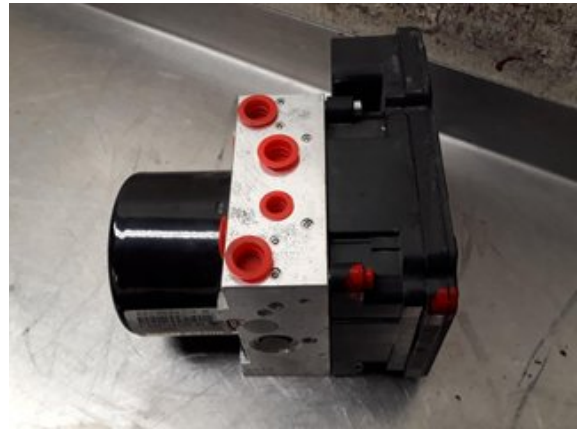

Tel.: 010-4974200

Fax:

www.allbildelar.se

Part - ABS Hydraulic Aggregate

Stock no.:	Position:	Quality:	Fits fr./to m.y
W1019297		A	-
New code:	Manufacturer:	Manufacturer no.:	Original no.:
-	-	100961-04253	31423317
Description:			
2WD BCM OMLADDNINGS ORG.NR. 31362435			

Vehicle - Volvo V40 Cross Country

Chassi no.:	Model year:	Milage:	Fuel:
YV1MZ32V0K2172276	2019	976	Bensin
Colour:	Colour code:	Interior:	Interior code:
GRÅ/OSMIUM GREY	714	LTHR,CHARCOAL	S100
Gearbox:	Gearbox no.:	Gearbox ratio:	Group code:
AUTOMAT/TF-71SC	TF-71SC 18E6A44033	-	-
Engine:	Engine code:	Manufacturing date:	Registration date:
B4154T2	B4154T2 2680729	201806	20180702
Description:			
01 V40 CROSS B4154T2 AUTOMAT/TF-71SC 5DR BENSIN			