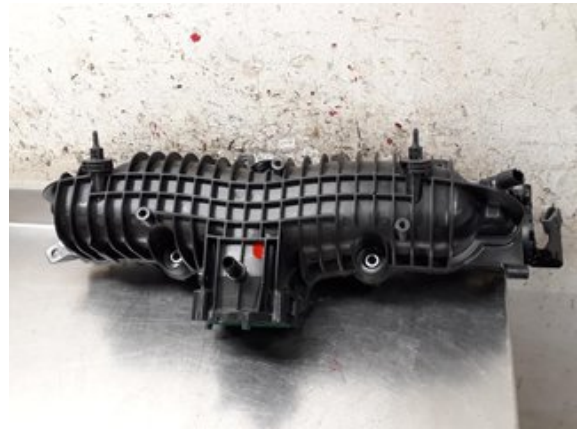

Stock no.:

W1019201

2.252 SEK

Shipping price / Shipping time:

- / 1-3 days

Allbildelar i Huddinge AB

Hökärsvägen 125

14191 Huddinge

Tel.: 010-4974200

Fax:

www.allbildelar.se

Part - Exhaust manifold inlet

Stock no.:	Position:	Quality:	Fits fr./to m.y
W1019201		A	-
New code:	Manufacturer:	Manufacturer no.:	Original no.:
-	-	-	32257808
Description:			
-			

Vehicle - Volvo V40 Cross Country

Chassi no.:	Model year:	Milage:	Fuel:
YV1MZ32V0K2172276	2019	976	Bensin
Colour:	Colour code:	Interior:	Interior code:
GRÅ/OSMIUM GREY	714	LTHR,CHARCOAL	S100
Gearbox:	Gearbox no.:	Gearbox ratio:	Group code:
AUTOMAT/TF-71SC	TF-71SC 18E6A44033	-	-
Engine:	Engine code:	Manufacturing date:	Registration date:
B4154T2	B4154T2 2680729	201806	20180702
Description:			
01 V40 CROSS B4154T2 AUTOMAT/TF-71SC 5DR BENSIN			