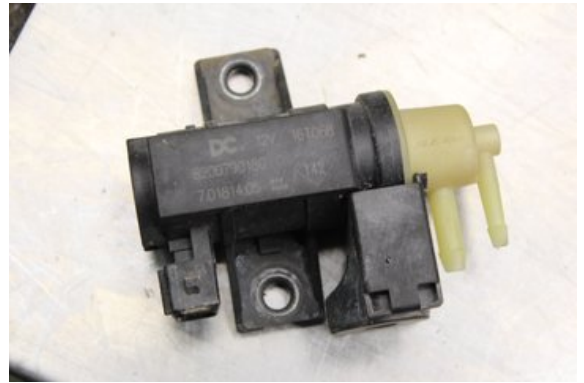

Stock no.:

W564499

150 SEK

Shipping price / Shipping time:

- / 1-3 days

Vimmerby Bildemontering AB

Källnäs 110

59872 Södra Vi

Tel.: 0492-20028

Fax: 0492-20720

www.vimmerbybildemontering.se

Part - Vacuum valve

| | | | |
|--------------|---------------|-------------------|-----------------|
| Stock no.: | Position: | Quality: | Fits fr./to m.y |
| W564499 | | A | - |
| New code: | Manufacturer: | Manufacturer no.: | Original no.: |
| - | - | 8200790180 | - |
| Description: | | | |
| Testad OK | | | |

Vehicle - Nissan Navara

| | | | |
|--|--------------|---------------------|--------------------|
| Chassi no.: | Model year: | Milage: | Fuel: |
| VSKCTND23U0012534 | 2016 | 5.087 | - |
| Colour: | Colour code: | Interior: | Interior code: |
| SVART | - | - | - |
| Gearbox: | Gearbox no.: | Gearbox ratio: | Group code: |
| AUTOMAT | 331004JA1C | - | - |
| Engine: | Engine code: | Manufacturing date: | Registration date: |
| 2.3DCi/YS23DDT | 1010200Q9L | 201604 | 2016-05-17 |
| Description: | | | |
| 2.3DCI 4WD PICKUP 190 2.3DCI/YS23DDT AUTOMAT PIC | | | |