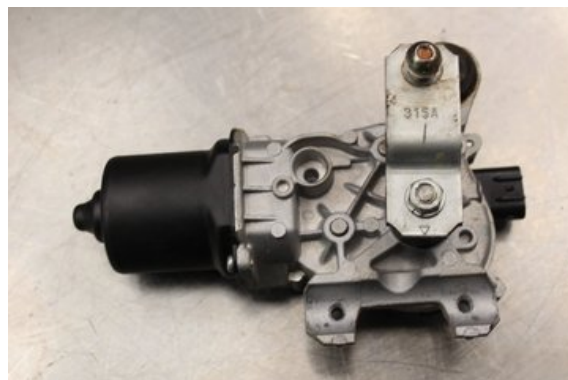

Stock no.:

W564455

400 SEK

Shipping price / Shipping time:

- / 1-3 days

Vimmerby Bildemontering AB

Källnäs 110

59872 Södra Vi

Tel.: 0492-20028

Fax: 0492-20720

www.vimmerbybildemontering.se

Part - Wiper motor Windshield

Stock no.:	Position:	Quality:	Fits fr./to m.y
W564455		A	-
New code:	Manufacturer:	Manufacturer no.:	Original no.:
-	-	-	-
Description:			
Testad OK			

Vehicle - Nissan Navara

Chassi no.:	Model year:	Milage:	Fuel:
VSKCTND23U0012534	2016	5.087	-
Colour:	Colour code:	Interior:	Interior code:
SVART	-	-	-
Gearbox:	Gearbox no.:	Gearbox ratio:	Group code:
AUTOMAT	331004JA1C	-	-
Engine:	Engine code:	Manufacturing date:	Registration date:
2.3DCi/YS23DDT	1010200Q9L	201604	2016-05-17
Description:			
2.3DCI 4WD PICKUP 190 2.3DCI/YS23DDT AUTOMAT PIC			