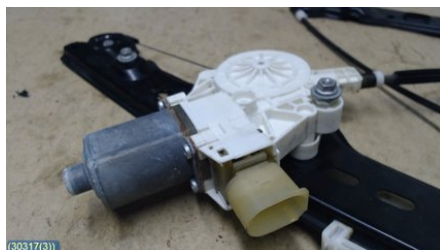

Tel.: 0501-19250

Fax:

bildmonteringenimariestad.fbt.se

Part - Window lifter electric complete

Stock no.:	Position:	Quality:	Fits fr./to m.y
W30317	Left front	A	-
New code:	Manufacturer:	Manufacturer no.:	Original no.:
-	-	51 33 7 140 587	67 62 6 927 027
Description:			
Fram vänster.			

Vehicle - BMW 3-Series

Chassi no.:	Model year:	Milage:	Fuel:
WBAUY11050A871403	2010	18.425	Diesel
Colour:	Colour code:	Interior:	Interior code:
SCHWARZ 2 (668)	668	-	-
Gearbox:	Gearbox no.:	Gearbox ratio:	Group code:
6 VXL MAN	23 00 8 609 389	-	-
Engine:	Engine code:	Manufacturing date:	Registration date:
-	11 00 2 165 505	-	-
Description:			
4D.TOURING.MAN.ABS.ACREG 07-2010.TILLV 06-2010			