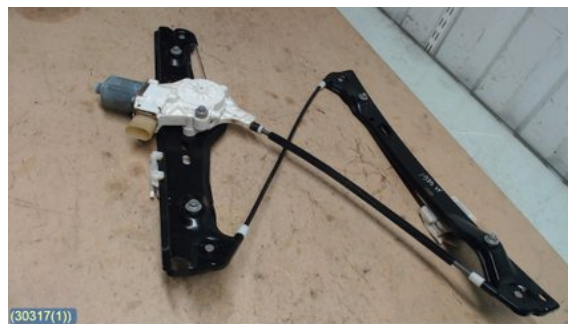

Tel.: 0501-19250

Fax:

bildmonteringenimariestad.fbt.se

Part - Window lifter electric complete

Stock no.:	Position:	Quality:	Fits fr./to m.y
W30317	Left front	A	-
New code:	Manufacturer:	Manufacturer no.:	Original no.:
-	-	51 33 7 140 587	67 62 6 927 027
Description:			
Fram vänster.			

Vehicle - BMW 3-Series

Chassi no.:	Model year:	Milage:	Fuel:
WBAUY11050A871403	2010	18.425	Diesel
Colour:	Colour code:	Interior:	Interior code:
SCHWARZ 2 (668)	668	-	-
Gearbox:	Gearbox no.:	Gearbox ratio:	Group code:
6 VXL MAN	23 00 8 609 389	-	-
Engine:	Engine code:	Manufacturing date:	Registration date:
-	11 00 2 165 505	-	-
Description:			
4D.TOURING.MAN.ABS.ACREG 07-2010.TILLV 06-2010			