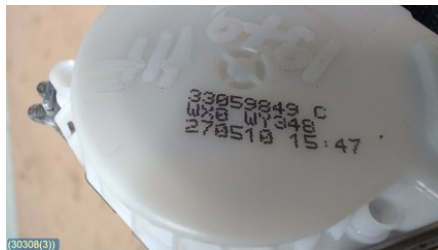

Tel.: 0501-19250

Fax:

bildmonteringenimariestad.fbt.se

Part - Seat belt

Stock no.:	Position:	Quality:	Fits fr./to m.y
W30308	Right front	A	-
New code:	Manufacturer:	Manufacturer no.:	Original no.:
-	-	72 11 9 117 220	33059849C
Description:			
SCHWARZ			

Vehicle - BMW 3-Series

Chassi no.:	Model year:	Milage:	Fuel:
WBAUY11050A871403	2010	18.425	Diesel
Colour:	Colour code:	Interior:	Interior code:
SCHWARZ 2 (668)	668	-	-
Gearbox:	Gearbox no.:	Gearbox ratio:	Group code:
6 VXL MAN	23 00 8 609 389	-	-
Engine:	Engine code:	Manufacturing date:	Registration date:
-	11 00 2 165 505	-	-
Description:			
4D.TOURING.MAN.ABS.ACREG 07-2010.TILLV 06-2010			