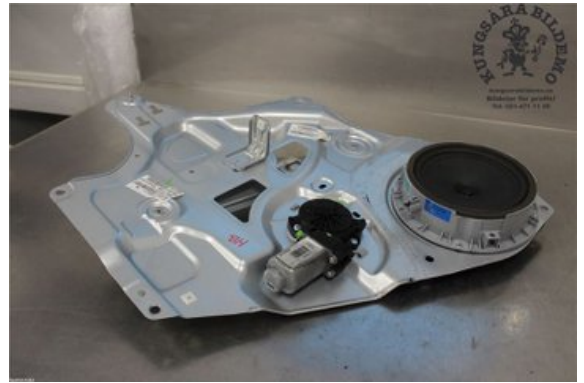

Tel.: 021-4711100

Fax:

www.kungsarabildemo.se

Part - Window lifter electric complete

Stock no.:	Position:	Quality:	Fits fr./to m.y
W634584	Right rear	A	-
New code:	Manufacturer:	Manufacturer no.:	Original no.:
	-	-	834813U000
Description:			
Höger bak			

Vehicle - KIA Sportage

Chassi no.:	Model year:	Milage:	Fuel:
U5YPC815AFL672145	2015	5.909	Diesel
Colour:	Colour code:	Interior:	Interior code:
Svart	1K	Svart skinn	WK
Gearbox:	Gearbox no.:	Gearbox ratio:	Group code:
Manuell	ZD76	-	-
Engine:	Engine code:	Manufacturing date:	Registration date:
1685	1,7 R46B	201504	201504