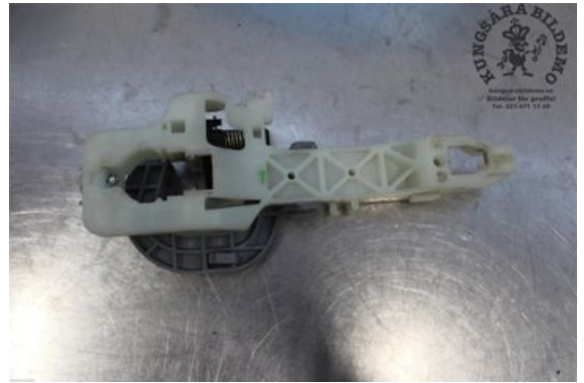

Stock no.:

W634529

125 SEK

Shipping price / Shipping time:

- / 1-3 days

Kungsåra Bildemontering AB

Karleby 16 Kungsåra

72598 Västerås

Tel.: 021-4711100

Fax:

www.kungsarabildemo.se

Part - Handle exterior

Stock no.:	Position:	Quality:	Fits fr./to m.y
W634529	Left rear	A	-
New code:	Manufacturer:	Manufacturer no.:	Original no.:
-	-	-	826553W000
Description: VÄNSTER BAK, END FÄSTE			

Vehicle - KIA Sportage

Chassi no.:	Model year:	Milage:	Fuel:
U5YPC815AFL672145	2015	5.909	Diesel
Colour:	Colour code:	Interior:	Interior code:
Svart	1K	Svart skinn	WK
Gearbox:	Gearbox no.:	Gearbox ratio:	Group code:
Manuell	ZD76	-	-
Engine:	Engine code:	Manufacturing date:	Registration date:
1685	1,7 R46B	201504	201504
Description: KIA SPORTAGE 11-15 1,7 R46B MANUELL 5DR SUV DIESEL			