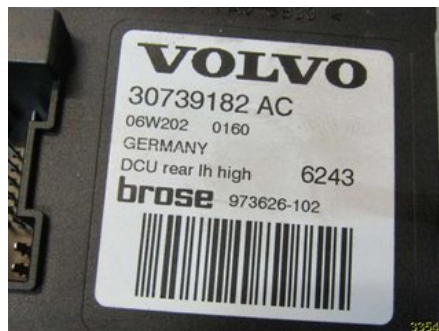

### Part - Window regulator engine

Stock no.:	Position:	Quality:	Fits fr./to m.y
W33549		A	-
New code:	Manufacturer:	Manufacturer no.:	Original no.:
	-	992763100 BROSE	31253484
Description:	VÄNSTER BAK		

### Vehicle - Volvo V50

Chassi no.:	Model year:	Milage:	Fuel:
YV1MW084272271708	2007	8.508	Etanol, E85
Colour:	Colour code:	Interior:	Interior code:
GRÅ	462	DALA D BEIGE(DU)/QUARTZ	53E1
Gearbox:	Gearbox no.:	Gearbox ratio:	Group code:
Manuell	MTX75	-	-
Engine:	Engine code:	Manufacturing date:	Registration date:
B4184S8	B4184S8	200605	2006-06-09
Description:	VOLVO M + V50 B4184S8 MANUELL 5DR CBI ETANOL E85		