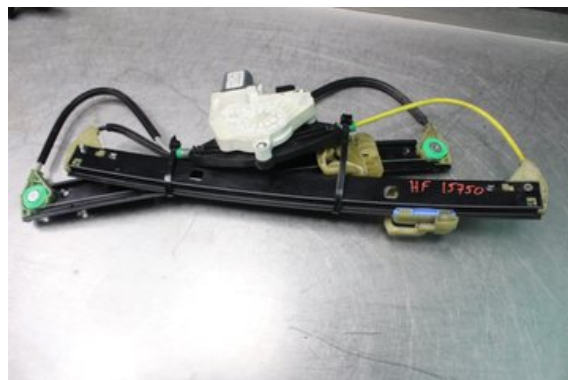

### Part - Window lifter electric complete

Stock no.:	Position:	Quality:	Fits fr./to m.y
W559079		A	-
New code:	Manufacturer:	Manufacturer no.:	Original no.:
-	-	8T0959802A	8T0959802A
Description: H.Fram Testad OK H.Fram			

### Vehicle - Audi A4, S4

Chassi no.:	Model year:	Milage:	Fuel:
WAUZZZ8K29A131281	2009	32.160	Diesel
Colour:	Colour code:	Interior:	Interior code:
VIT	-	-	-
Gearbox:	Gearbox no.:	Gearbox ratio:	Group code:
6vxl/KXP	0B1300027C	-	-
Engine:	Engine code:	Manufacturing date:	Registration date:
2.0TDi/CAGA	03L100090AX	200809	2008-09-26
Description: 2.0TDI KOMBI 143HK 2.0TDI/CAGA 6VXL/KXP 5DR HGV DIE			