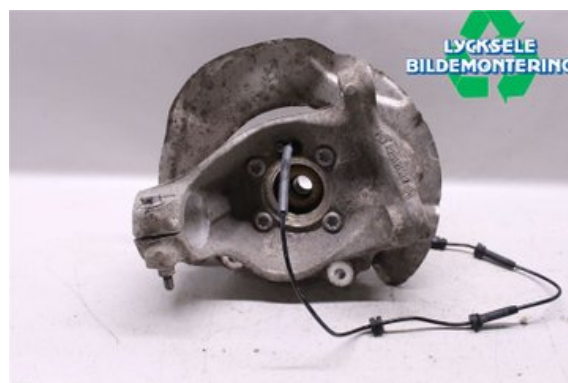

### Part - Steering stem bearing house

Stock no.:	Position:	Quality:	Fits fr./to m.y
W385417	Left	A* Ytrost	-
New code:	Manufacturer:	Manufacturer no.:	Original no.:
-	-	-	-
Description: MED NAV, ABS GIVARE			

### Vehicle - BMW 3-Series

Chassi no.:	Model year:	Milage:	Fuel:
WBA3K5103FK063574	2014	14.000	Diesel
Colour:	Colour code:	Interior:	Interior code:
SVART	-	-	-
Gearbox:	Gearbox no.:	Gearbox ratio:	Group code:
M	-	-	-
Engine:	Engine code:	Manufacturing date:	Registration date:
1995	N47-D20C	201407	20140820
Description: 320D XDRIV N47-D20C M 5DR KOMBI DIESEL			