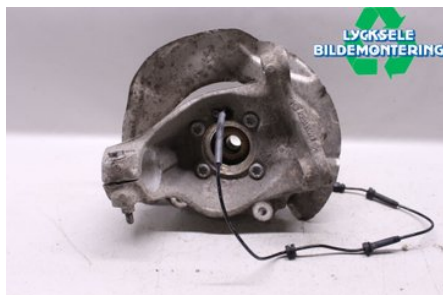

### Part - Steering stem bearing house

Stock no.:	Position:	Quality:	Fits fr./to m.y
W385417	Left	A* Ytrost	-
New code:	Manufacturer:	Manufacturer no.:	Original no.:
-	-	-	-
Description: MED NAV, ABS GIVARE			

### Vehicle - BMW 3-Series

Chassi no.:	Model year:	Milage:	Fuel:
WBA3K5103FK063574	2014	14.000	Diesel
Colour:	Colour code:	Interior:	Interior code:
SVART	-	-	-
Gearbox:	Gearbox no.:	Gearbox ratio:	Group code:
M	-	-	-
Engine:	Engine code:	Manufacturing date:	Registration date:
1995	N47-D20C	201407	20140820
Description: 320D XDRIV N47-D20C M 5DR KOMBI DIESEL			