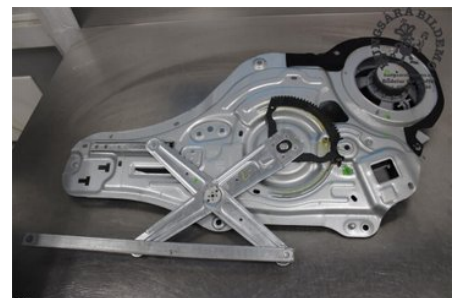

Vehicle - KIA Sportage

Chassi no.:	Model year:	Milage:	Fuel:
U5YPC815AEL595985	2015	4.570	Diesel
Colour:	Colour code:	Interior:	Interior code:
Grå	9S	Svart skinn	WK
Gearbox:	Gearbox no.:	Gearbox ratio:	Group code:
Manuell	ZD76	-	-
Engine:	Engine code:	Manufacturing date:	Registration date:
1685	R43B	201411	201411

Description:
KIA SPORTAGE 11-15 R43B MANUELL 5DR SUV DIESEL