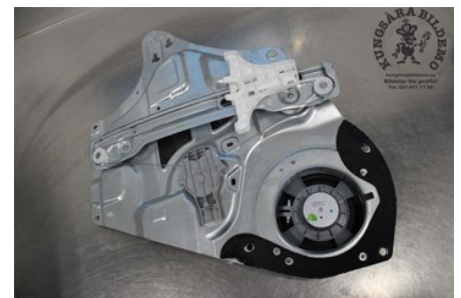

Vehicle - KIA Sportage

Chassi no.:	Model year:	Milage:	Fuel:
U5YPC815AEL595985	2015	4.570	Diesel
Colour:	Colour code:	Interior:	Interior code:
Grå	9S	Svart skinn	WK
Gearbox:	Gearbox no.:	Gearbox ratio:	Group code:
Manuell	ZD76	-	-
Engine:	Engine code:	Manufacturing date:	Registration date:
1685	R43B	201411	201411

Description:

KIA SPORTAGE 11-15 R43B MANUELL 5DR SUV DIESEL