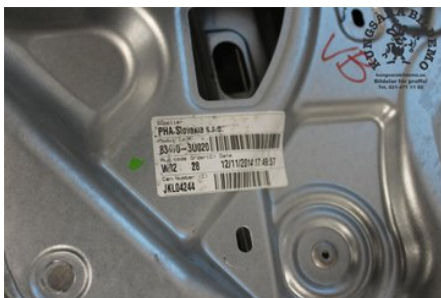

Vehicle - KIA Sportage

Chassi no.:	Model year:	Milage:	Fuel:
U5YPC815AEL595985	2015	4.570	Diesel
Colour:	Colour code:	Interior:	Interior code:
Grå	9S	Svart skinn	WK
Gearbox:	Gearbox no.:	Gearbox ratio:	Group code:
Manuell	ZD76	-	-
Engine:	Engine code:	Manufacturing date:	Registration date:
1685	R43B	201411	201411

Description:

KIA SPORTAGE 11-15 R43B MANUELL 5DR SUV DIESEL