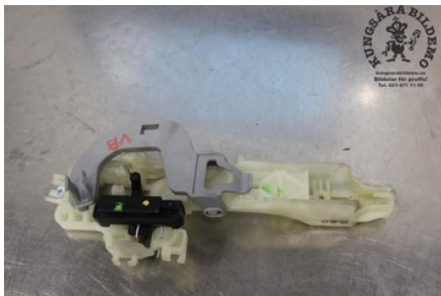

Vehicle - KIA Sportage

Chassi no.:	Model year:	Milage:	Fuel:
U5YPC815AEL595985	2015	4.570	Diesel
Colour:	Colour code:	Interior:	Interior code:
Grå	9S	Svart skinn	WK
Gearbox:	Gearbox no.:	Gearbox ratio:	Group code:
Manuell	ZD76	-	-
Engine:	Engine code:	Manufacturing date:	Registration date:
1685	R43B	201411	201411

Description:
KIA SPORTAGE 11-15 R43B MANUELL 5DR SUV DIESEL