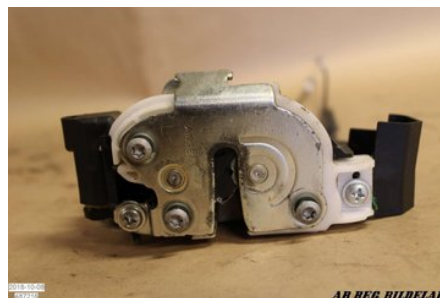

Tel.: 013-100110

Fax:

www.begbildelar.com

Part - Lock case Door lock

| | | | |
|-------------------------------------|---------------|-------------------|-----------------|
| Stock no.: | Position: | Quality: | Fits fr./to m.y |
| W487216 | - | A | - |
| New code: | Manufacturer: | Manufacturer no.: | Original no.: |
| - | - | - | - |
| Description: VÄNSTER BAK 2.STIFT | | | |

Vehicle - Mitsubishi Colt

| | | | |
|-------------------|--------------|---------------------|--------------------|
| Chassi no.: | Model year: | Milage: | Fuel: |
| XMCXJZ34A7F081660 | 2007 | 13.800 | Bensin |
| Colour: | Colour code: | Interior: | Interior code: |
| SVART | - | - | 17H |
| Gearbox: | Gearbox no.: | Gearbox ratio: | Group code: |
| AUT | - | - | - |
| Engine: | Engine code: | Manufacturing date: | Registration date: |
| 4A90 | - | 200704 | 2007-05-02 |

Description:
MITSUBISHI COLT 1,3 4A90 AUT 5DR CC BENSIN

Direct link: <http://www.bildelsbasen.se/131-W487216.html>