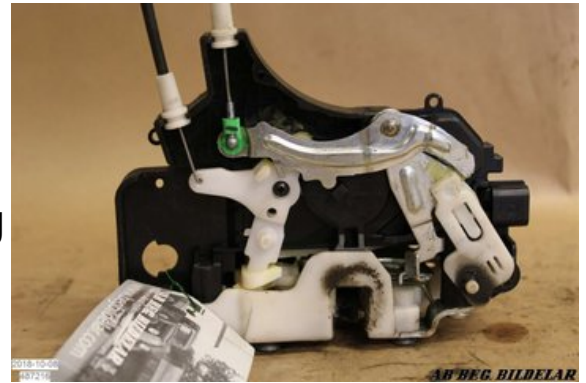

Tel.: 013-100110

Fax:

www.begbildelar.com

Part - Lock case Door lock

| | | | |
|-------------------------------------|---------------|-------------------|-----------------|
| Stock no.: | Position: | Quality: | Fits fr./to m.y |
| W487216 | - | A | - |
| New code: | Manufacturer: | Manufacturer no.: | Original no.: |
| - | - | - | - |
| Description: VÄNSTER BAK 2.STIFT | | | |

Vehicle - Mitsubishi Colt

| | | | |
|-------------------|--------------|---------------------|--------------------|
| Chassi no.: | Model year: | Milage: | Fuel: |
| XMCXJZ34A7F081660 | 2007 | 13.800 | Bensin |
| Colour: | Colour code: | Interior: | Interior code: |
| SVART | - | - | 17H |
| Gearbox: | Gearbox no.: | Gearbox ratio: | Group code: |
| AUT | - | - | - |
| Engine: | Engine code: | Manufacturing date: | Registration date: |
| 4A90 | - | 200704 | 2007-05-02 |

Description:
MITSUBISHI COLT 1,3 4A90 AUT 5DR CC BENSIN

Direct link: <http://www.bildelsbasen.se/131-W487216.html>