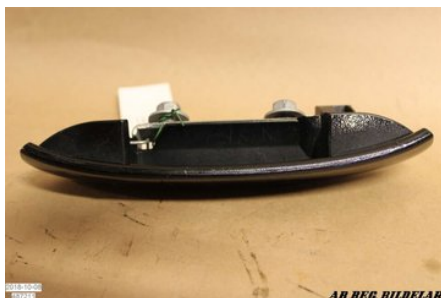

## Begagnade Bildelar i Linköping AB / Norrköping

Ensbövägen 5

58254 Linköping

Tel.: 013-100110

Fax:

[www.begbildelar.com](http://www.begbildelar.com)

### Part - Handle exterior

|                            |               |                   |                 |
|----------------------------|---------------|-------------------|-----------------|
| Stock no.:                 | Position:     | Quality:          | Fits fr./to m.y |
| W487211                    | Right         | A                 | -               |
| New code:                  | Manufacturer: | Manufacturer no.: | Original no.:   |
| -                          | -             | -                 | -               |
| Description:<br>HÖGER FRAM |               |                   |                 |

### Vehicle - Mitsubishi Colt

|  |              |                     |                    |
|--|--------------|---------------------|--------------------|
| Chassi no.:  | Model year:  | Milage:             | Fuel:              |
| XMCXJZ34A7F081660  | 2007         | 13.800              | Bensin             |
| Colour:  | Colour code: | Interior:           | Interior code:     |
| SVART  | -            | -                   | 17H                |
| Gearbox:   | Gearbox no.: | Gearbox ratio:      | Group code:        |
| AUT  | -            | -                   | -                  |
| Engine:  | Engine code: | Manufacturing date: | Registration date: |
| 4A90   | -            | 200704              | 2007-05-02         |
| Description:<br>MITSUBISHI COLT 1,3 4A90 AUT 5DR CC BENSIN |              |                     |                    |